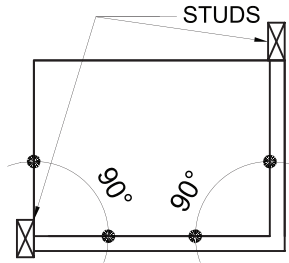

VIGO Elan E-class Frameless Shower Enclosure

VG06053

PRODUCT FEATURES

- Left or right-side opening provides versatility for various bathroom floorplans
- Includes all mounting hardware
- Constructed from ANSI Z97.1 and 16 CFR 1201-certified tempered glass
- Continuous seal strips along the door prevent leaks, even through door hinges
- High-quality solid brass hardware resists corrosion and tarnishing
- All VIGO Shower products feature a quality assured Limited Lifetime Warranty

* See website for detailed warranty information.

**Color swatches intended for reference only.

MEASUREMENTS

Model / Modelo / Modèle	Depth / El espesor / Le profond	Width / Anchura / La largeur	Height / La altura / La taille	Walk-in Opening / Apertura sin cita previa / Ouverture sans rendez-vous
VG6053-48	34 5/8"	46 1/2"	76"	24 1/16"

FIG.2

DOOR
LEFT INSTALLATION

DOOR
RIGHT INSTALLATION