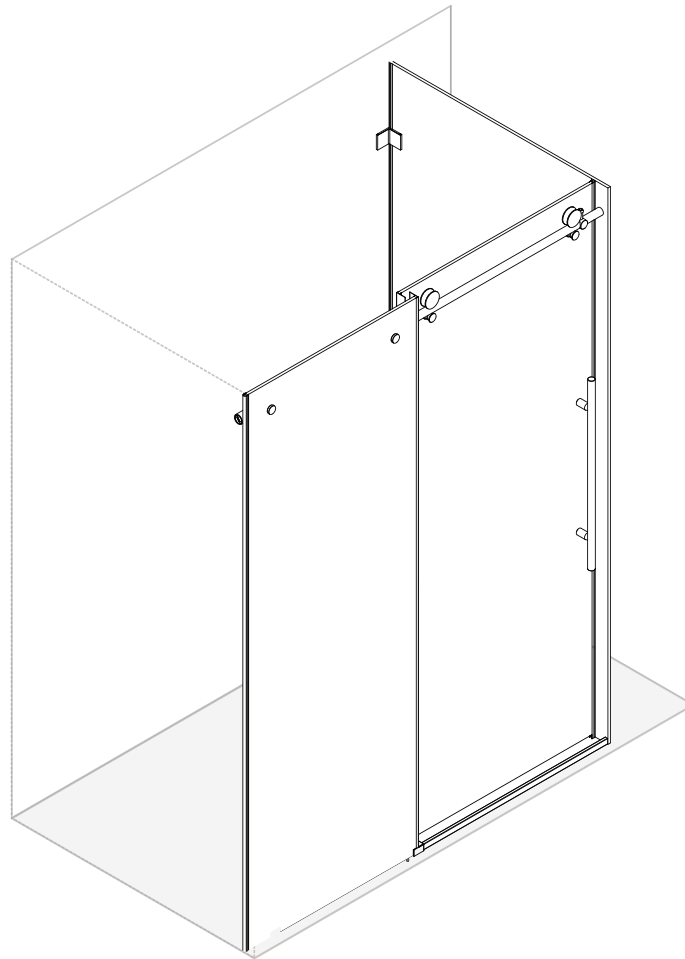

VIGO Elan E-class Frameless Shower Enclosure

VG06053

PRODUCT FEATURES

- Left or right-side opening provides versatility for various bathroom floorplans
- Includes all mounting hardware
- Constructed from ANSI Z97.1 and 16 CFR 1201-certified tempered glass
- Continuous seal strips along the door prevent leaks, even through door hinges
- High-quality solid brass hardware resists corrosion and tarnishing
- All VIGO Shower products feature a quality assured Limited Lifetime Warranty

* See website for detailed warranty information.

**Color swatches intended for reference only.

MEASUREMENTS

Model / Modelo / Modèle	Depth / El espesor / Le profond	Width / Anchura / La largeur	Height / La altura / La taille	Walk-in Opening / Apertura sin cita previa / Ouverture sans rendez-vous
VG6053-48	34 5/8"	46 1/2"	76"	24 1/16"