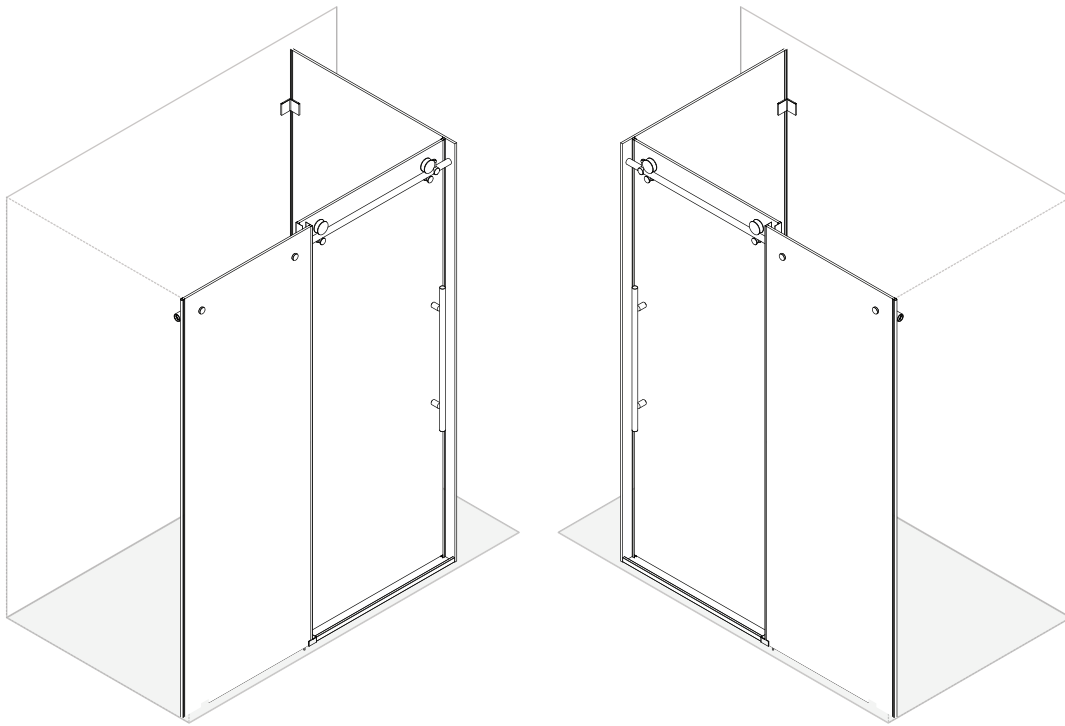

VIGO Elan E-class Frameless Shower Enclosure

VG06053

PRODUCT FEATURES

- Left or right-side opening provides versatility for various bathroom floorplans
- Includes all mounting hardware
- Constructed from ANSI Z97.1 and 16 CFR 1201-certified tempered glass
- Continuous seal strips along the door prevent leaks, even through door hinges
- High-quality solid brass hardware resists corrosion and tarnishing
- All VIGO Shower products feature a quality assured Limited Lifetime Warranty

* See website for detailed warranty information.

**Color swatches intended for reference only.

MEASUREMENTS

Model / Modelo / Modèle	Depth / El espesor / Le profond	Width / Anchura / La largeur	Height / La altura / La taille	Walk-in Opening / Apertura sin cita previa / Ouverture sans rendez-vous
VG6053-48	34 5/8"	46 1/2"	76"	24 1/16"

FIG.2

DOOR
LEFT INSTALLATION

DOOR
RIGHT INSTALLATION